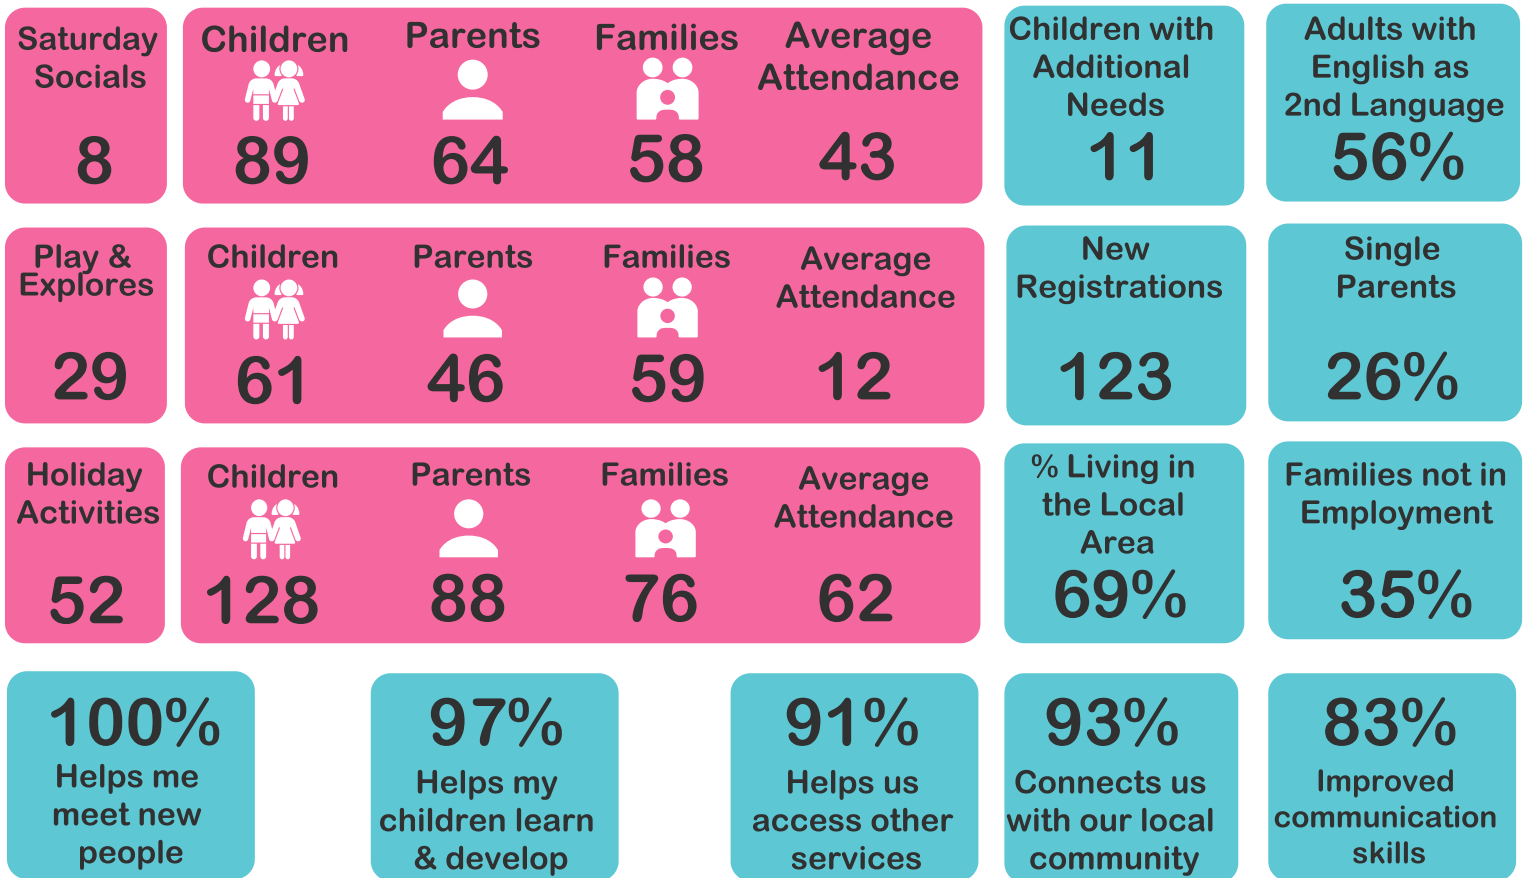

# New Cross and Deptford Families First Reaching Families Year 2

Total Numbers Attending

Total	Children	Parents	Families
400	220	180	154

## What we did: Family Learning

Black lines show pre support  
Orange lines post support